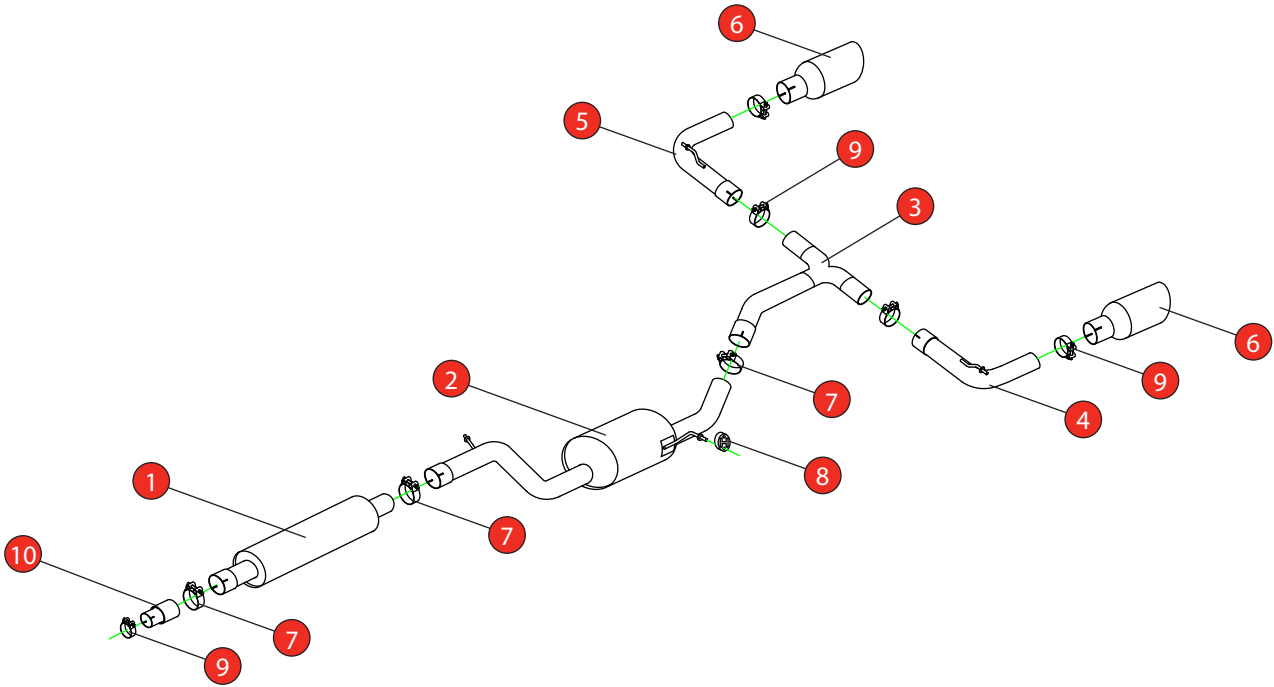

Car	VW MK7 Golf GTi / Clubsport & Clubsport S	Part No.	SVW043
Year	2013-2016	Fit Kits	318FK
Notes	Where not supplied use original fittings	Features	Pipe Diameter:- 76mm

Estimated Fitting Time: 1 Hour

NO.	PART NO.	DESCRIPTION	QTY
1	642VW	Resonated Front Section	1
2	644VW	Resonated Centre Section	1
3	720VW	'Y' Piece	1
4	721VW	L/H Trim Connecting Pipe	1
5	722VW	R/H Trim Connecting Pipe	1
6	Z023.10061	Ø100mm Polished Daytona Trim	2
Fit Kit			
7	Z016.10062	79mm H/D Clamp	3
8	Z016.10057	Hanging Rubber	1
9	Z016.10064	63-68mm Clamp	5
10	AD01	Adaptor (USE TO FIT TO O.E SYSTEM)	1

DATE	14/04/2023
ISSUE	08
AUTHORISED	S Shipley

NOTE: ENSURE SCORPION SYSTEM IS CLEAR OF MOVING PARTS AND ALL ORIGINAL FUNCTIONS WORK CORRECTLY.

STAY CONNECTED TO RED POWER.